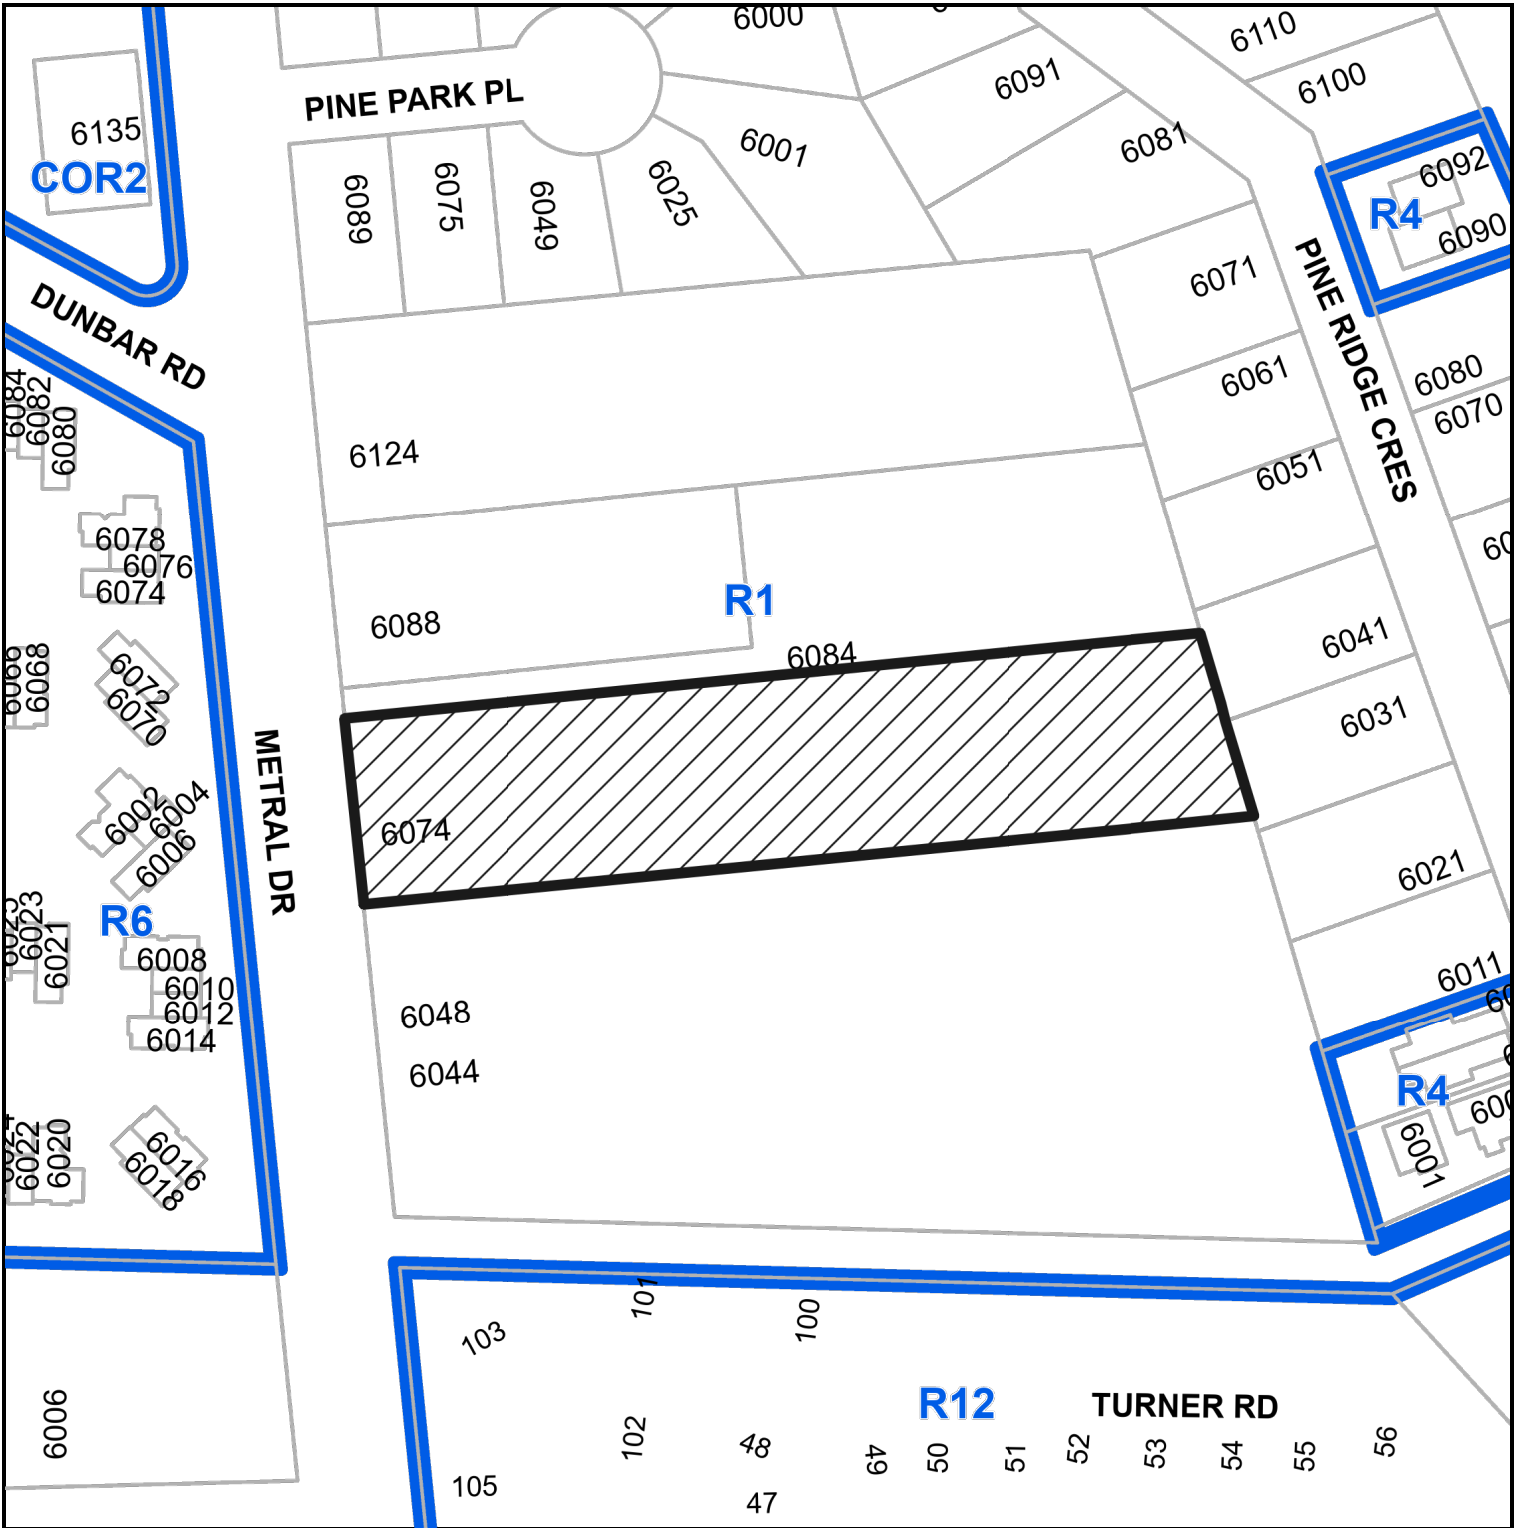

# SUBJECT PROPERTY MAP

**6074 METRAL DRIVE**